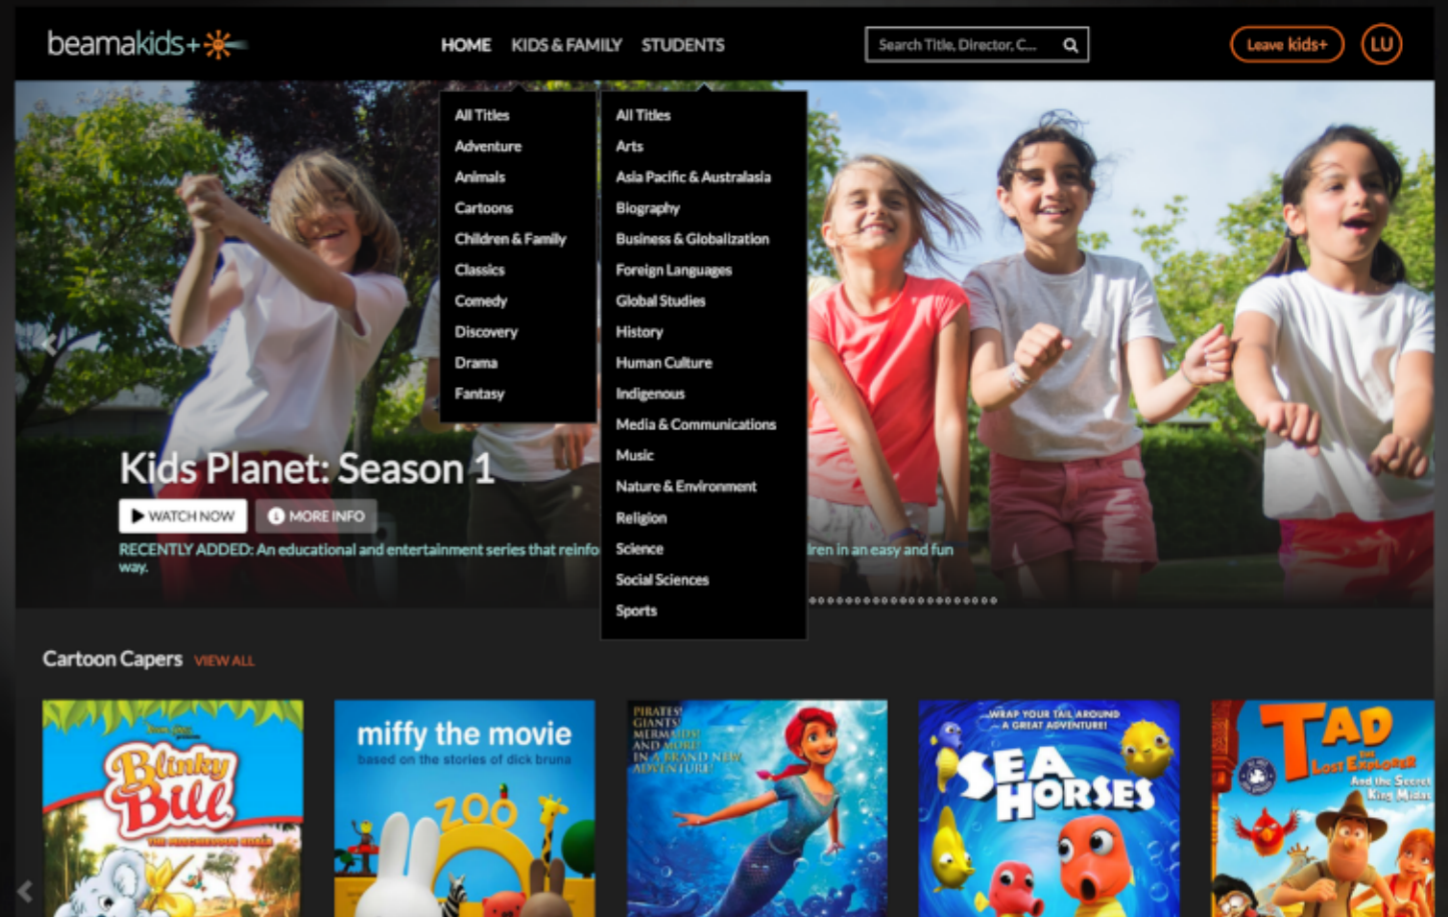

Beamakids+ subjects

The Beamakids+ Subjects menu on the top navigation bar is customised for children, featuring Kids & Family and Students selections.

Under each of these sections, there are specific subcategories designed to appeal to kids or to students' interests.

PG-rated titles

Beamakids+ includes some kid's or family-friendly PG-rated titles that are generally suitable for children.

You can remove all PG-rated titles by clicking the 'Disable PG Titles' button under your profile icon in the Beamakids+ portal. You can also go to Account > Parental Control in the main portal to make this change.